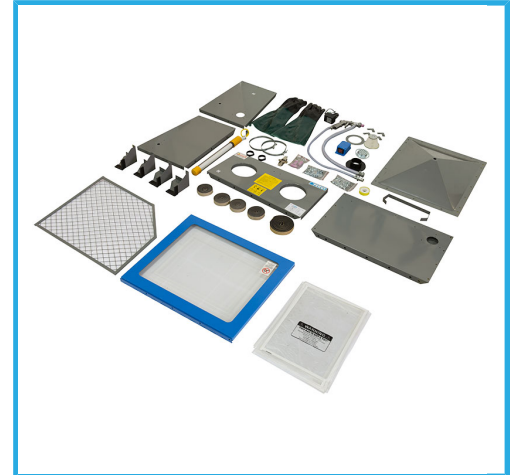

IN KIT.

€268,80

Overall dimensions	585 x 485 x 495 h mm
Working area	560 x 460 x 280 h mm
Working pressure	6.5 - 7.5 Bar
Air consumption	8 - 10 SCFM (240 - 300 l / min)
Gun nozzle	ø 4 - 5 - 6 - 7 mm
Net weight	16 kg
Internal volume	95 L
Opening size	585 x 490 mm
Packaging dimensions	630 x 540 x 220 h mm
EAN Code	8012667276409
Gross weight	20,00 kg